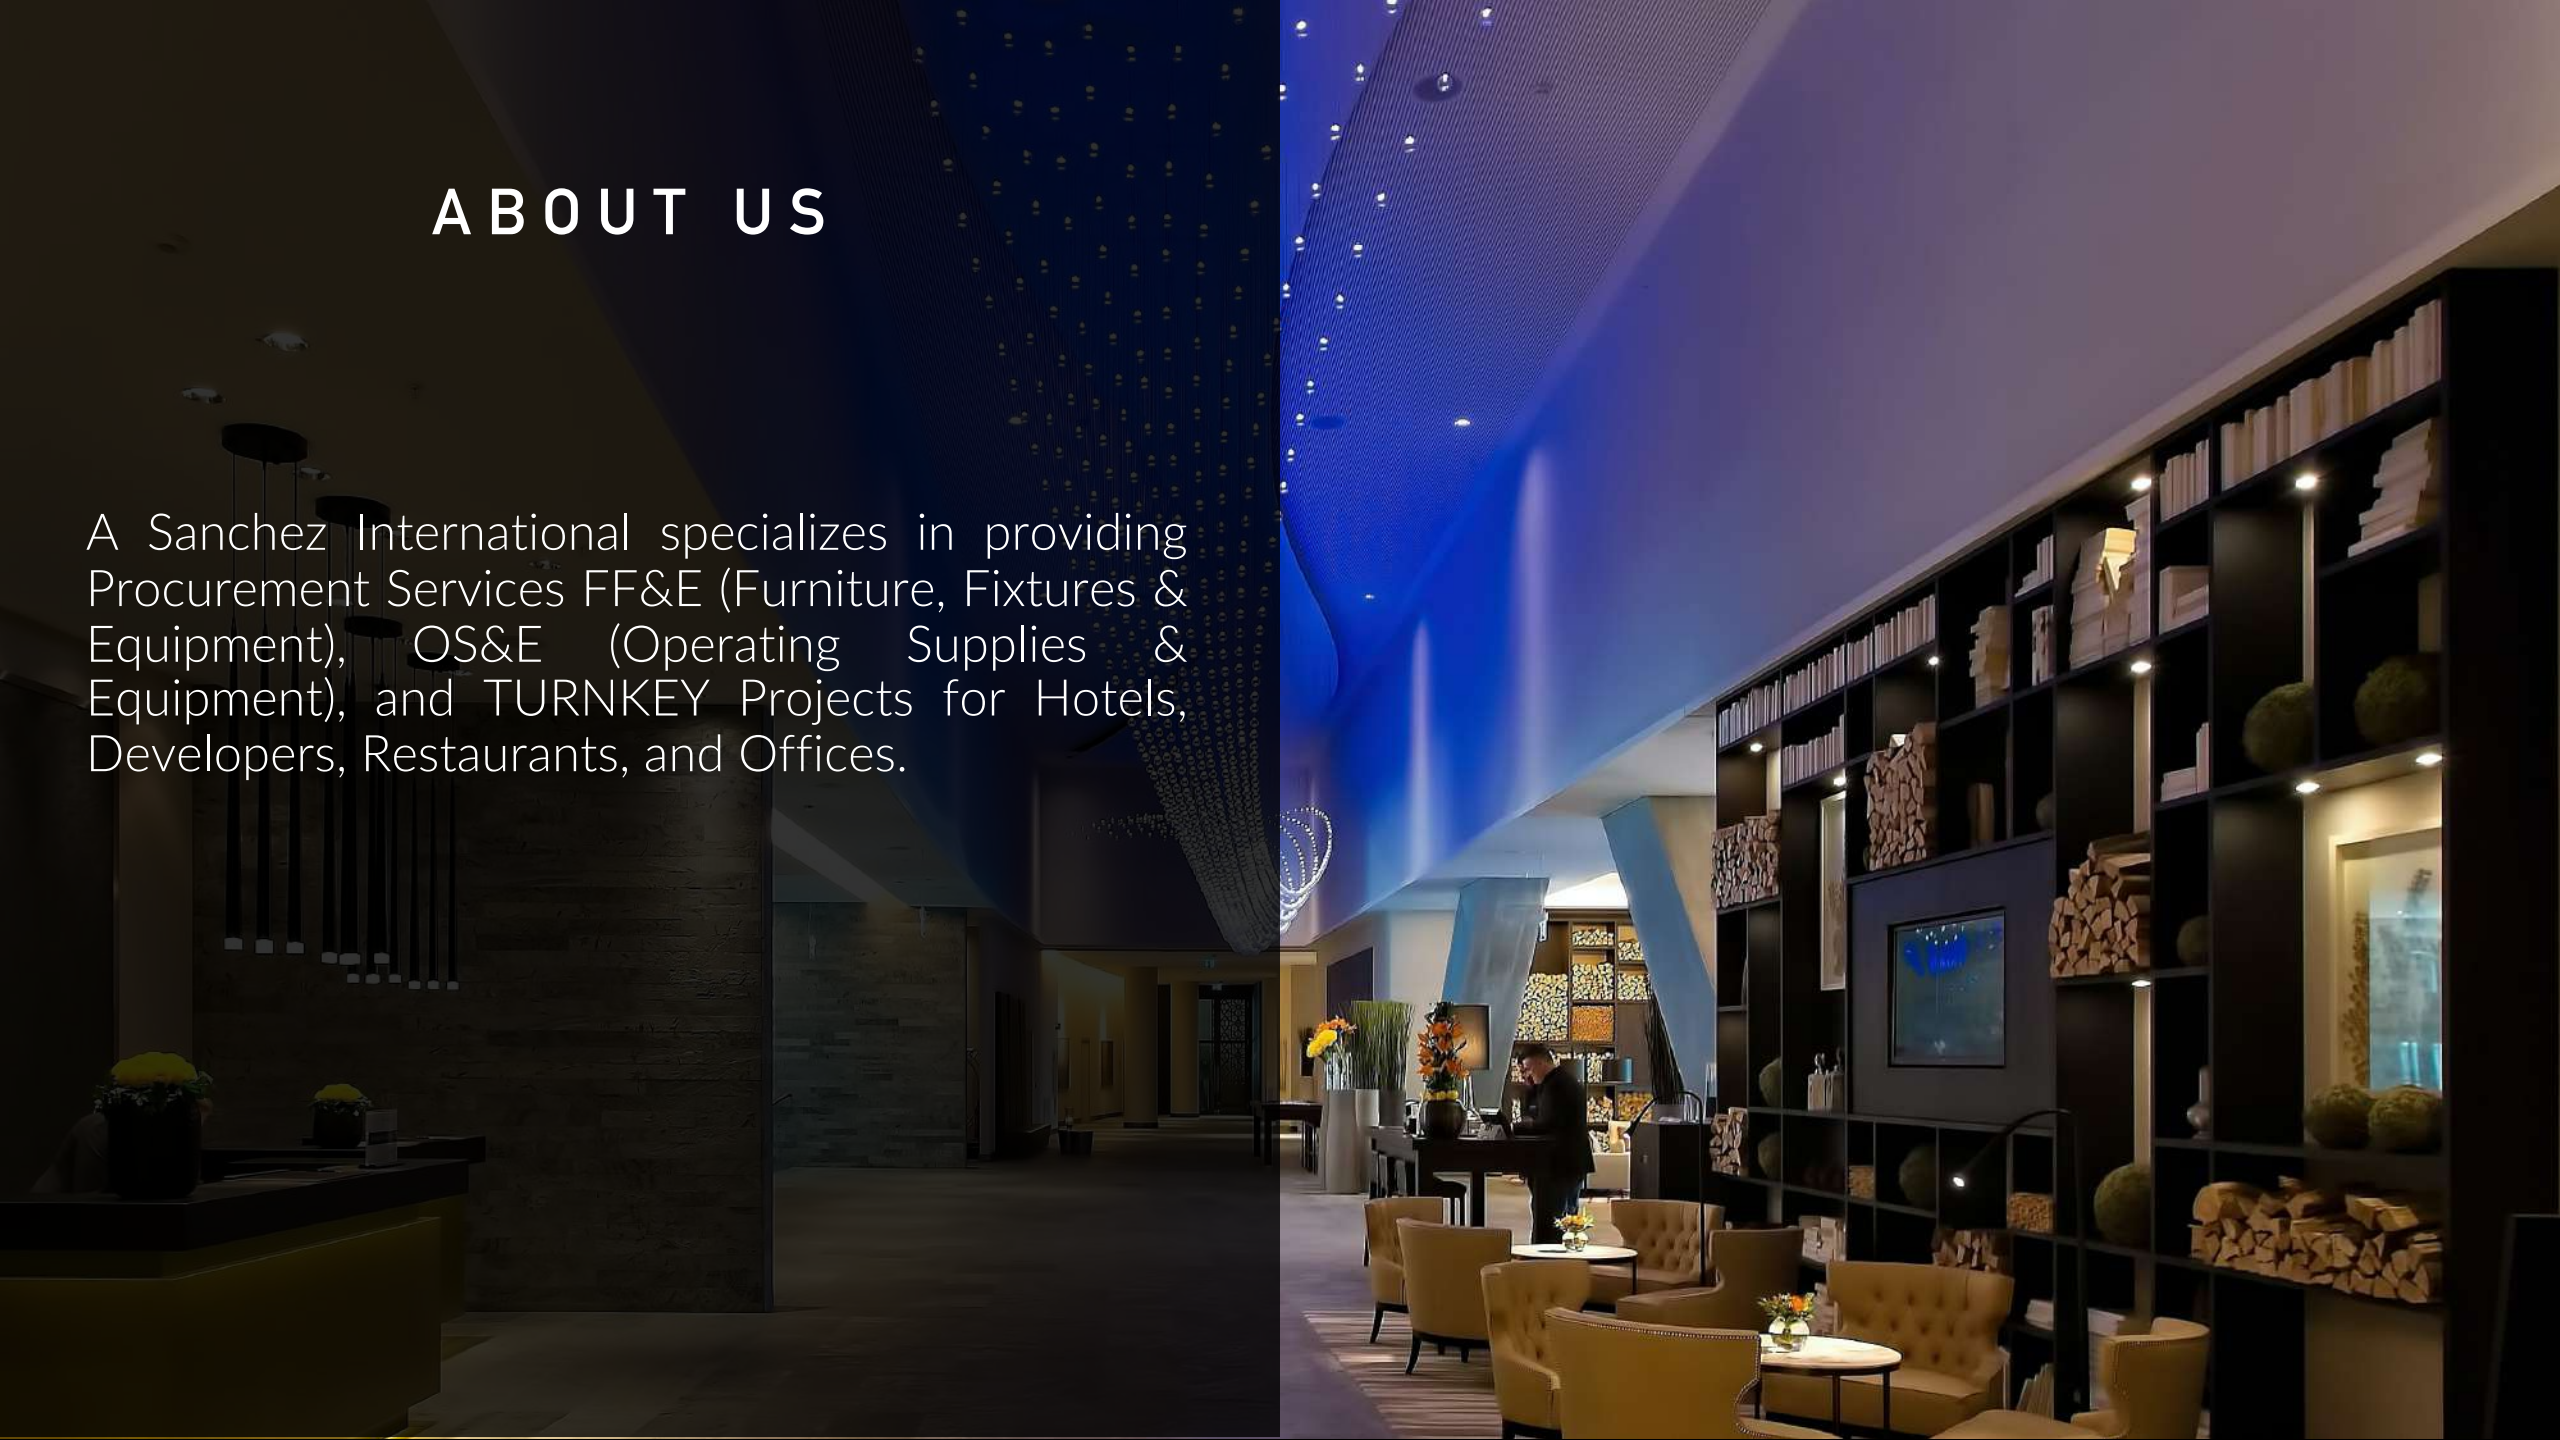

A Sanchez International

Hospitality Procurement & TURNKEY Projects

ABOUT US

A Sanchez International specializes in providing Procurement Services FF&E (Furniture, Fixtures & Equipment), OS&E (Operating Supplies & Equipment), and TURNKEY Projects for Hotels, Developers, Restaurants, and Offices.